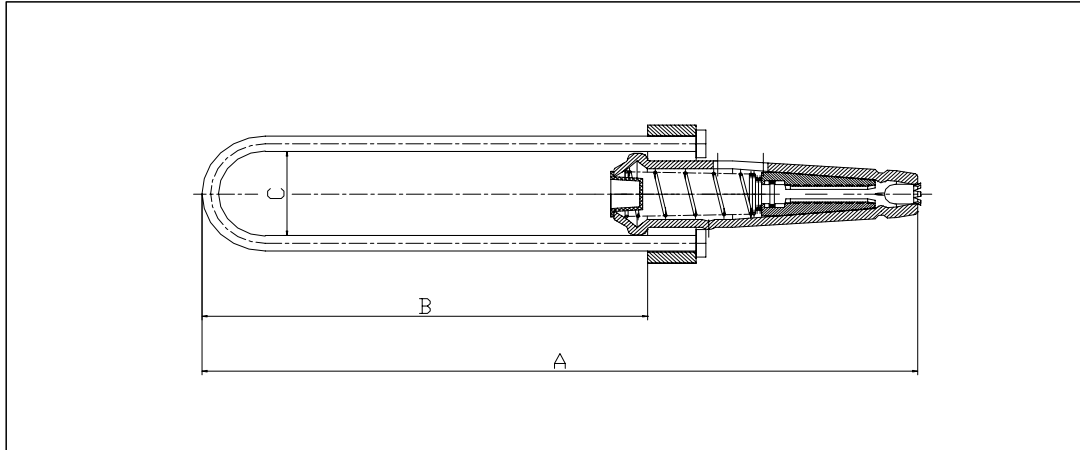

Guy Wire Deadend Grip (automatic) All Grade & Universal Grade

LinkEZ All-Grade automatic deadends are designed for use on High Strength, Common, Siemens-Martin, Utilities and Bell System Strand.

LinkEZ Universal-Grade automatic deadends are designed for use on all grades of galvanized steel wire strand ...High Strength, Extra High Strength, AlumoWeld, Aluminized, Common, Siemens-Martin, Utilities and Bell System Strand

Rated to hold minimum 90% RBS of guy wire used.

Material: Gripping Unit - Stainless Steel
Yoke - Aluminum Alloy
Bail - Stainless Steel

LinkEZ Part #	Industry Ref. #	Primary Strand Application	Range (Inch)	Dimensions		
				A	B	C
3015100	5100	1/4" All Grade	0.240 ~ 0.253	9.10	5.70	1.20
3015101	5101	5/16" All Grade	0.310 ~ 0.335	9.25	5.60	1.46
3015101L	5101L	5/16" Long Bail	0.310 ~ 0.335	13.10	9.50	1.46
3015102	5102	3/8" All Grade	0.360 ~ 0.405	11.77	7.00	1.65
3015102L	5102L	3/8" Long Bail	0.360 ~ 0.405	17.00	12.50	1.65
3015199	5199	3/16" Universal Grade	0.140 ~ 0.215	10.10	5.20	1.60
3015200	5200	1/4" Universal Grade	0.215 - 0.270	10.20	5.70	1.60
3015201	5201	5/16" Universal Grade	0.270 - 0.315	10.30	5.50	1.80
3015201L	5201L	5/16" Long Bail EHS	0.270 - 0.315	15.30	10.50	1.80
3015202	5202	3/8" Universal Grade	0.325 - 0.392	13.00	7.10	2.20
3015202L	5202L	3/8" Long Bail EHS	0.325 - 0.392	17.20	11.20	2.20
3015203	5203	7/16" Universal Grade	0.392 - 0.455	14.60	8.40	2.40
3015203L	5203L	7/16" Long Bail EHS	0.392 - 0.455	18.40	12.40	2.40