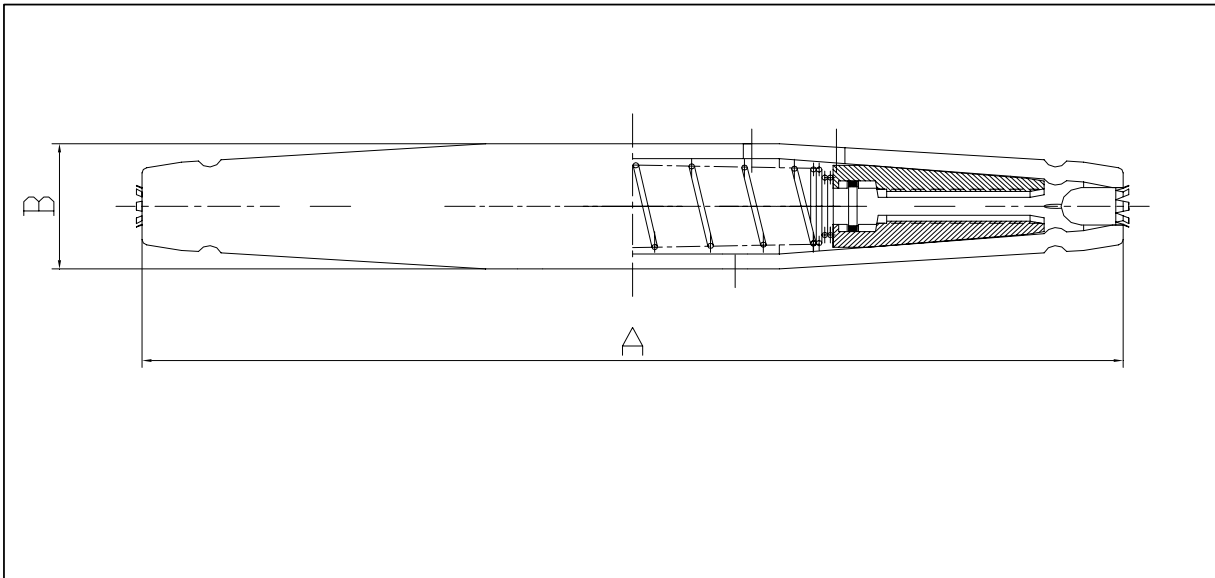

Rated to hold minimum 90% RBS of guy wire used.

Material: Gripping Unit - Stainless Steel
Yoke - Aluminum Alloy
Bail - Stainless Steel

LinkEZ Part #	Industry Ref. #	Primary Strand Application	Range (Inch)	Dimensions		
				A	B	C
3015100	5100	1/4" All Grade	0.240 ~ 0.253	9.10	5.70	1.20
3015101	5101	5/16" All Grade	0.310 ~ 0.335	9.25	5.60	1.46
3015101L	5101L	5/16" Long Bail	0.310 ~ 0.335	13.10	9.50	1.46
3015102	5102	3/8" All Grade	0.360 ~ 0.405	11.77	7.00	1.65
3015102L	5102L	3/8" Long Bail	0.360 ~ 0.405	17.00	12.50	1.65
3015199	5199	3/16" Universal Grade	0.140 ~ 0.215	10.10	5.20	1.60
3015200	5200	1/4" Universal Grade	0.215 - 0.270	10.20	5.70	1.60
3015201	5201	5/16" Universal Grade	0.270 - 0.315	10.30	5.50	1.80
3015201L	5201L	5/16" Long Bail EHS	0.270 - 0.315	15.30	10.50	1.80
3015202	5202	3/8" Universal Grade	0.325 - 0.392	13.00	7.10	2.20
3015202L	5202L	3/8" Long Bail EHS	0.325 - 0.392	17.20	11.20	2.20
3015203	5203	7/16" Universal Grade	0.392 - 0.455	14.60	8.40	2.40
3015203L	5203L	7/16" Long Bail EHS	0.392 - 0.455	18.40	12.40	2.40

Rated to hold minimum 90% RBS of wire used.

Material: Gripping Unit - Stainless Steel
Yoke - Aluminum Alloy
Bail - Stainless Steel

LinkEZ Part #	Industry Ref. #	Primary Strand Application	Range (Inch)	Dimensions	
				A	B
3015000	5000	1/4" All Grade	0.204- 0.253	6.40	0.90
3015001	5001	5/16" All Grade	0.310- 0.335	7.25	1.04
3015002	5002	3/8" All Grade	0.360- 0.405	8.00	1.25
3015039	5039	3/16" Universal Grade	0.140 - 0.215	7.50	1.03
3015040	5040	1/4" Universal Grade	0.215 - 0.270	7.62	1.13
3015041	5041	5/16" Universal Grade	0.270 - 0.315	9.28	1.26
3015042	5042	3/8" Universal Grade	0.325 - 0.392	10.62	1.45
3015043	5043	7/16" Universal Grade	0.392 - 0.455	10.59	1.59